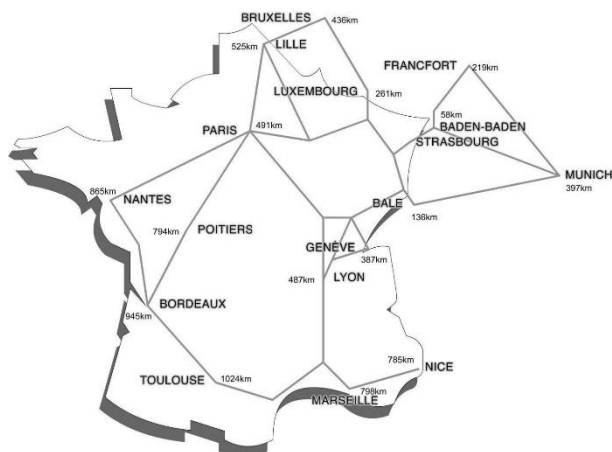

How to get there ?

By car:

From the A4 motorway, take the exit N° 3 "Porte Blanche" and follow direction "Petite France, Cathedral" then "Cathedral".

From the A35 motorway, take the exit "Centre ville - Place de l'Etoile" and follow in the direction to the "Cathedral". The public car park Gutenberg is located just 20 meters from the hotel.

By train:

Strasbourg SNCF train station.

By tram:

Take the tram line A to the station "Grand' Rue", take the direction of the "Cathedral" and follow towards the "Place Gutenberg": opposite the cathedral we are located just 10 meters.

By plane:

Opposite the International Airport of Strasbourg-Entzheim (SXB) is the SNCF train station; the city centre of Strasbourg can be reached by train in about 15 minutes.

By taxi about 25 to 35 minutes