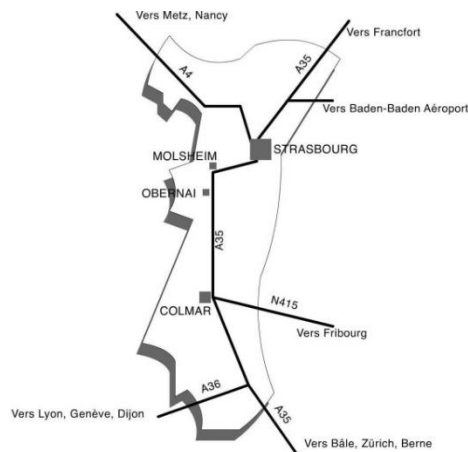

How to get there ?

By car:

From the A4 motorway, take the exit N° 3 "Porte Blanche" and follow direction "Petite France, Cathedral" then "Cathedral".

From the A35 motorway, take the exit "Centre ville - Place de l'Etoile" and follow in the direction to the "Cathedral". The public car park Gutenberg is located just 20 meters from the hotel.

By train:

Strasbourg SNCF train station.

By tram:

Take the tram line A to the station "Grand' Rue", take the direction of the "Cathedral" and follow towards the "Place Gutenberg": opposite the cathedral we are located just 10 meters.

By plane:

Opposite the International Airport of Strasbourg-Entzheim (SXB) is the SNCF train station; the city centre of Strasbourg can be reached by train in about 15 minutes.

By taxi about 25 to 35 minutes